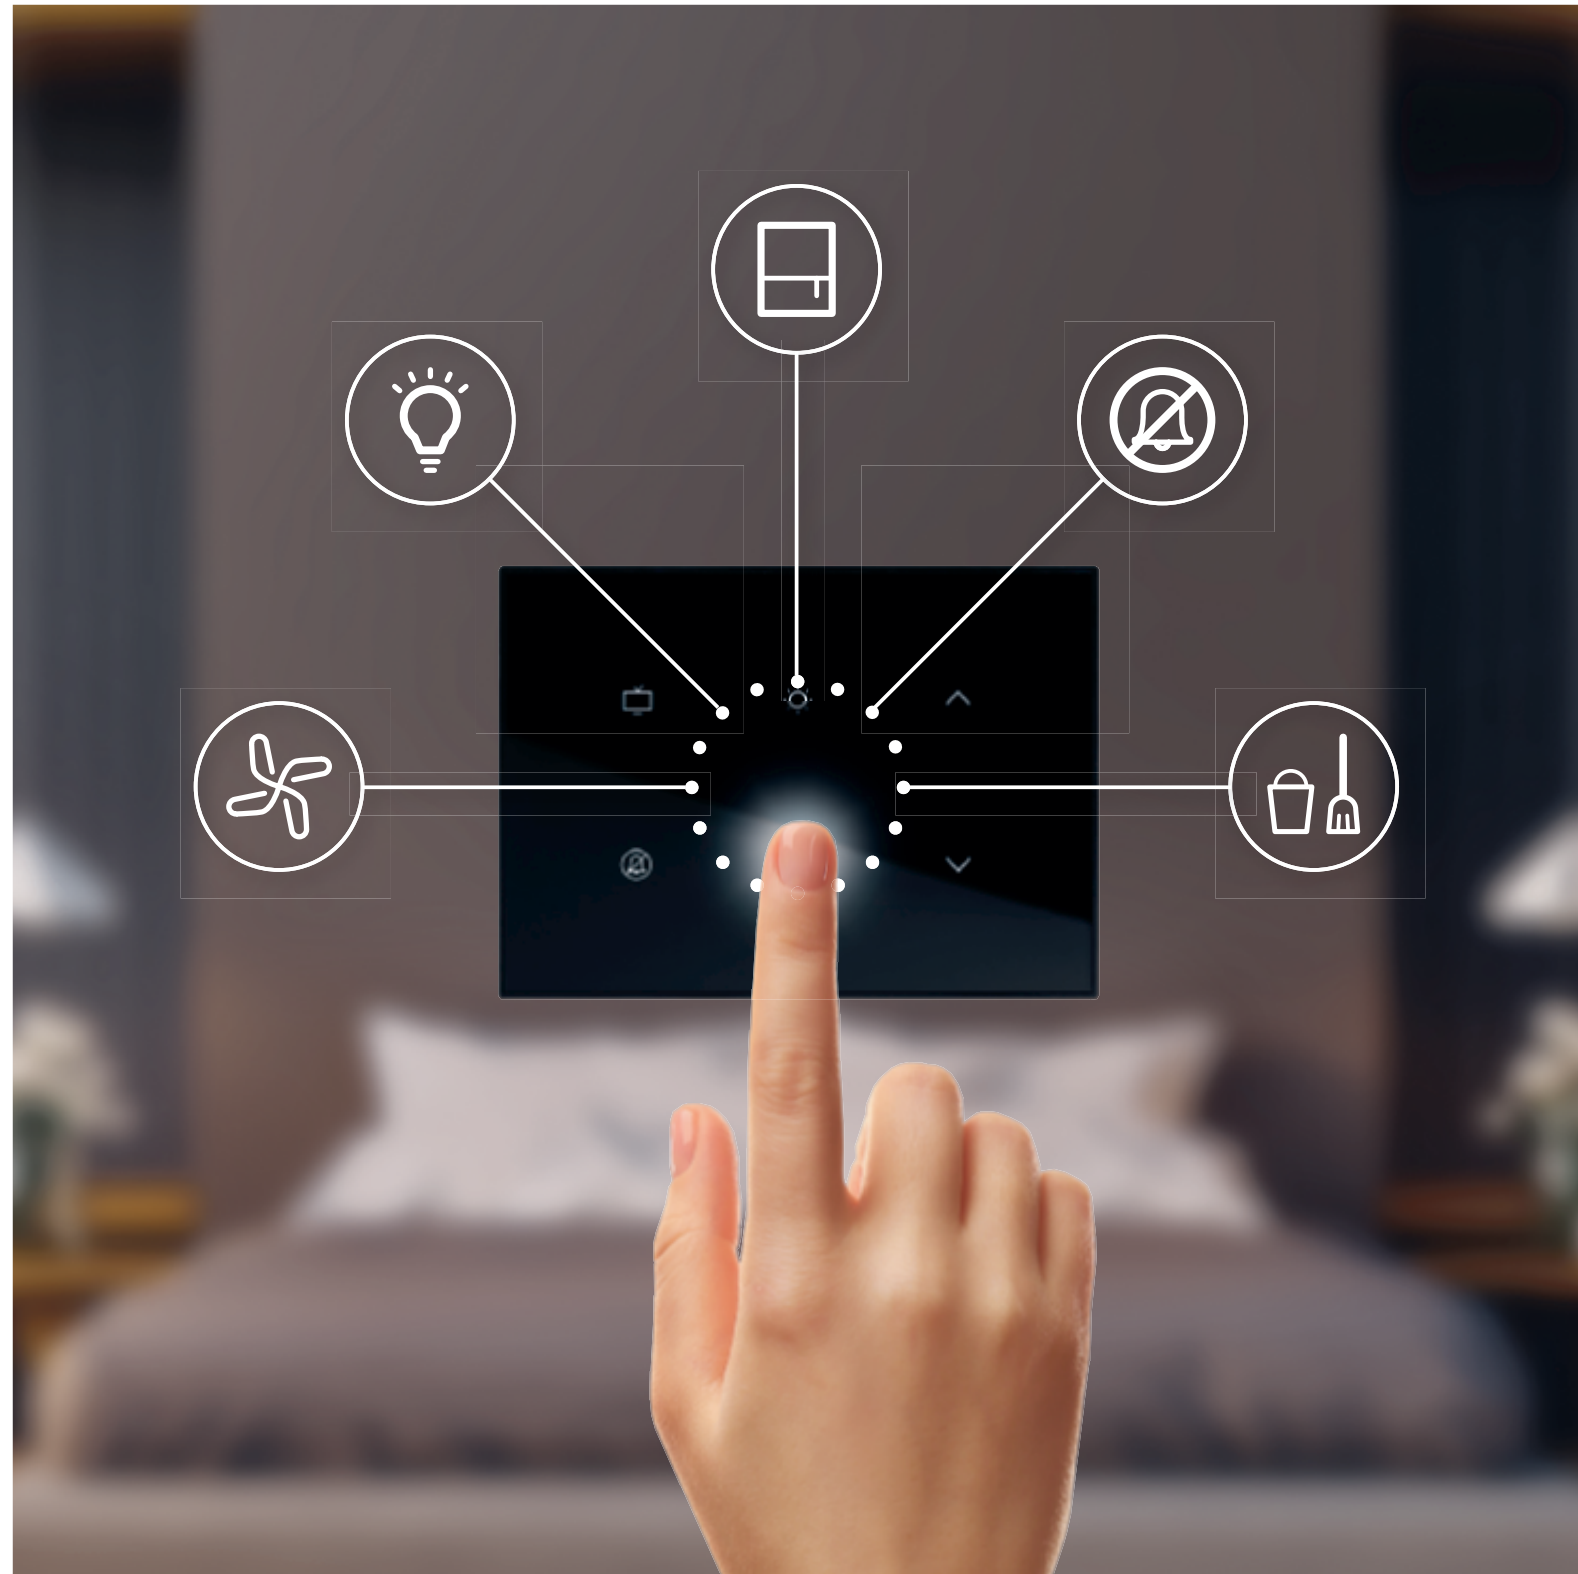

STAY CONNECTED NO MATTER WHERE YOU ARE

Arteor with Netatmo not only gives you different convenient ways to manage your home, it also allows you to manage your home no matter where you are. Use the Home + Control App to remotely control your lights, rolling shutters and even home appliances from your smartphone and monitor your real-time and overall power consumption.

HOME + CONTROL App

GO HANDS-FREE

All you have to do is give simple voice commands and you can manage your home without lifting a finger.

HomeKit is a trademark of Apple Inc.
Google Play and the Google Play logo are trademarks of Google LLC.
Amazon, Alexa and all related logos are trademarks of amazon.com, Inc. or its affiliates.

ARTEOR™ with
NETATMO

MOVE IT AROUND

Adaptive and modular, Arteor with Netatmo is extremely versatile. Need a change in controls? Simply add or remove it from your settings. Change in your lifestyle habits? Just reposition the switches, add wireless controls and connected mobile sockets wherever you prefer. There's no need for a complete overhaul of your room.