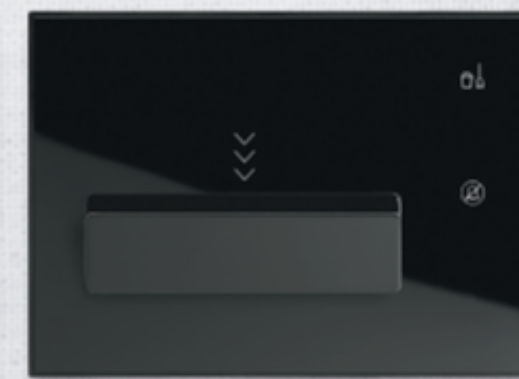

Key Card holder