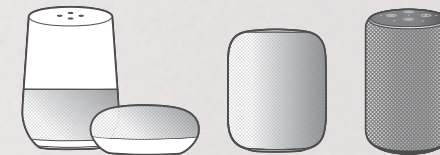

GO HANDS-FREE

All you have to do is give simple voice commands and you can manage your home without lifting a finger.