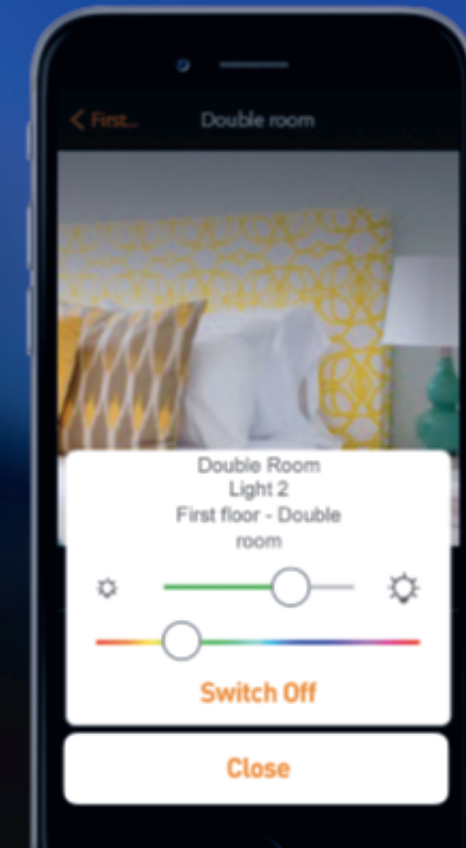

ARTEOR™ MyHOME_Up

SCENARIOS

Managing your home has never been this easy with the MyHOME_Up App (free for download on the app stores). Control your living area with just a touch on your phone. From temperature, lights, shutters and even your favourite connected devices. You can even re-configure scenarios from your phone, no matter where you are.

Create as many scenarios as you need. From "Good Morning" all the way to "Good Night". MyHOME_Up will adapt and fit right into your lifestyle. This time your imagination is your only limit.

ARTEOR™ MyHOME_Up COMPATIBILITY

A TOUCH OF AMBIENCE

Whatever mood you're in, there's a colour for it. Blue lights for a soothing night in or even purple for bedtime stories. Control your third-party lighting systems with a touch of your finger.