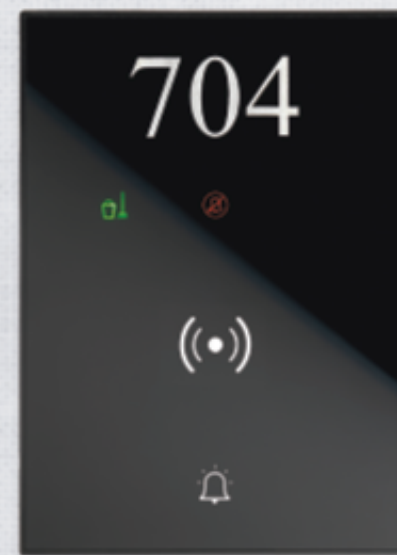

The innovative solution for hotel room management is highly customisable. With options and choices that let our touch controls blend perfectly into the hotel's overall design. It is open for integration with PMS and third-party BMS. With a complete range of functions, this collection is the perfect solution to individual project requirements.

Bedside panel

UX FOR UPSCALE HOTELS

Give your guests the five-star treatment with UX for Upscale Hotels, Legrand's collection of touch controls for hotel rooms. It is specially designed to enhance your guests' comfort — from room entry to bedside controls, it's completed with monochrome designs and polished finishes. They are sleek and elegant, allowing it to fit right into any upscale hotel. The controls fit perfectly into the rest of the Arteor range with its simple and easy to use interfaces. Let us help you make your guests feel at ease and at home.