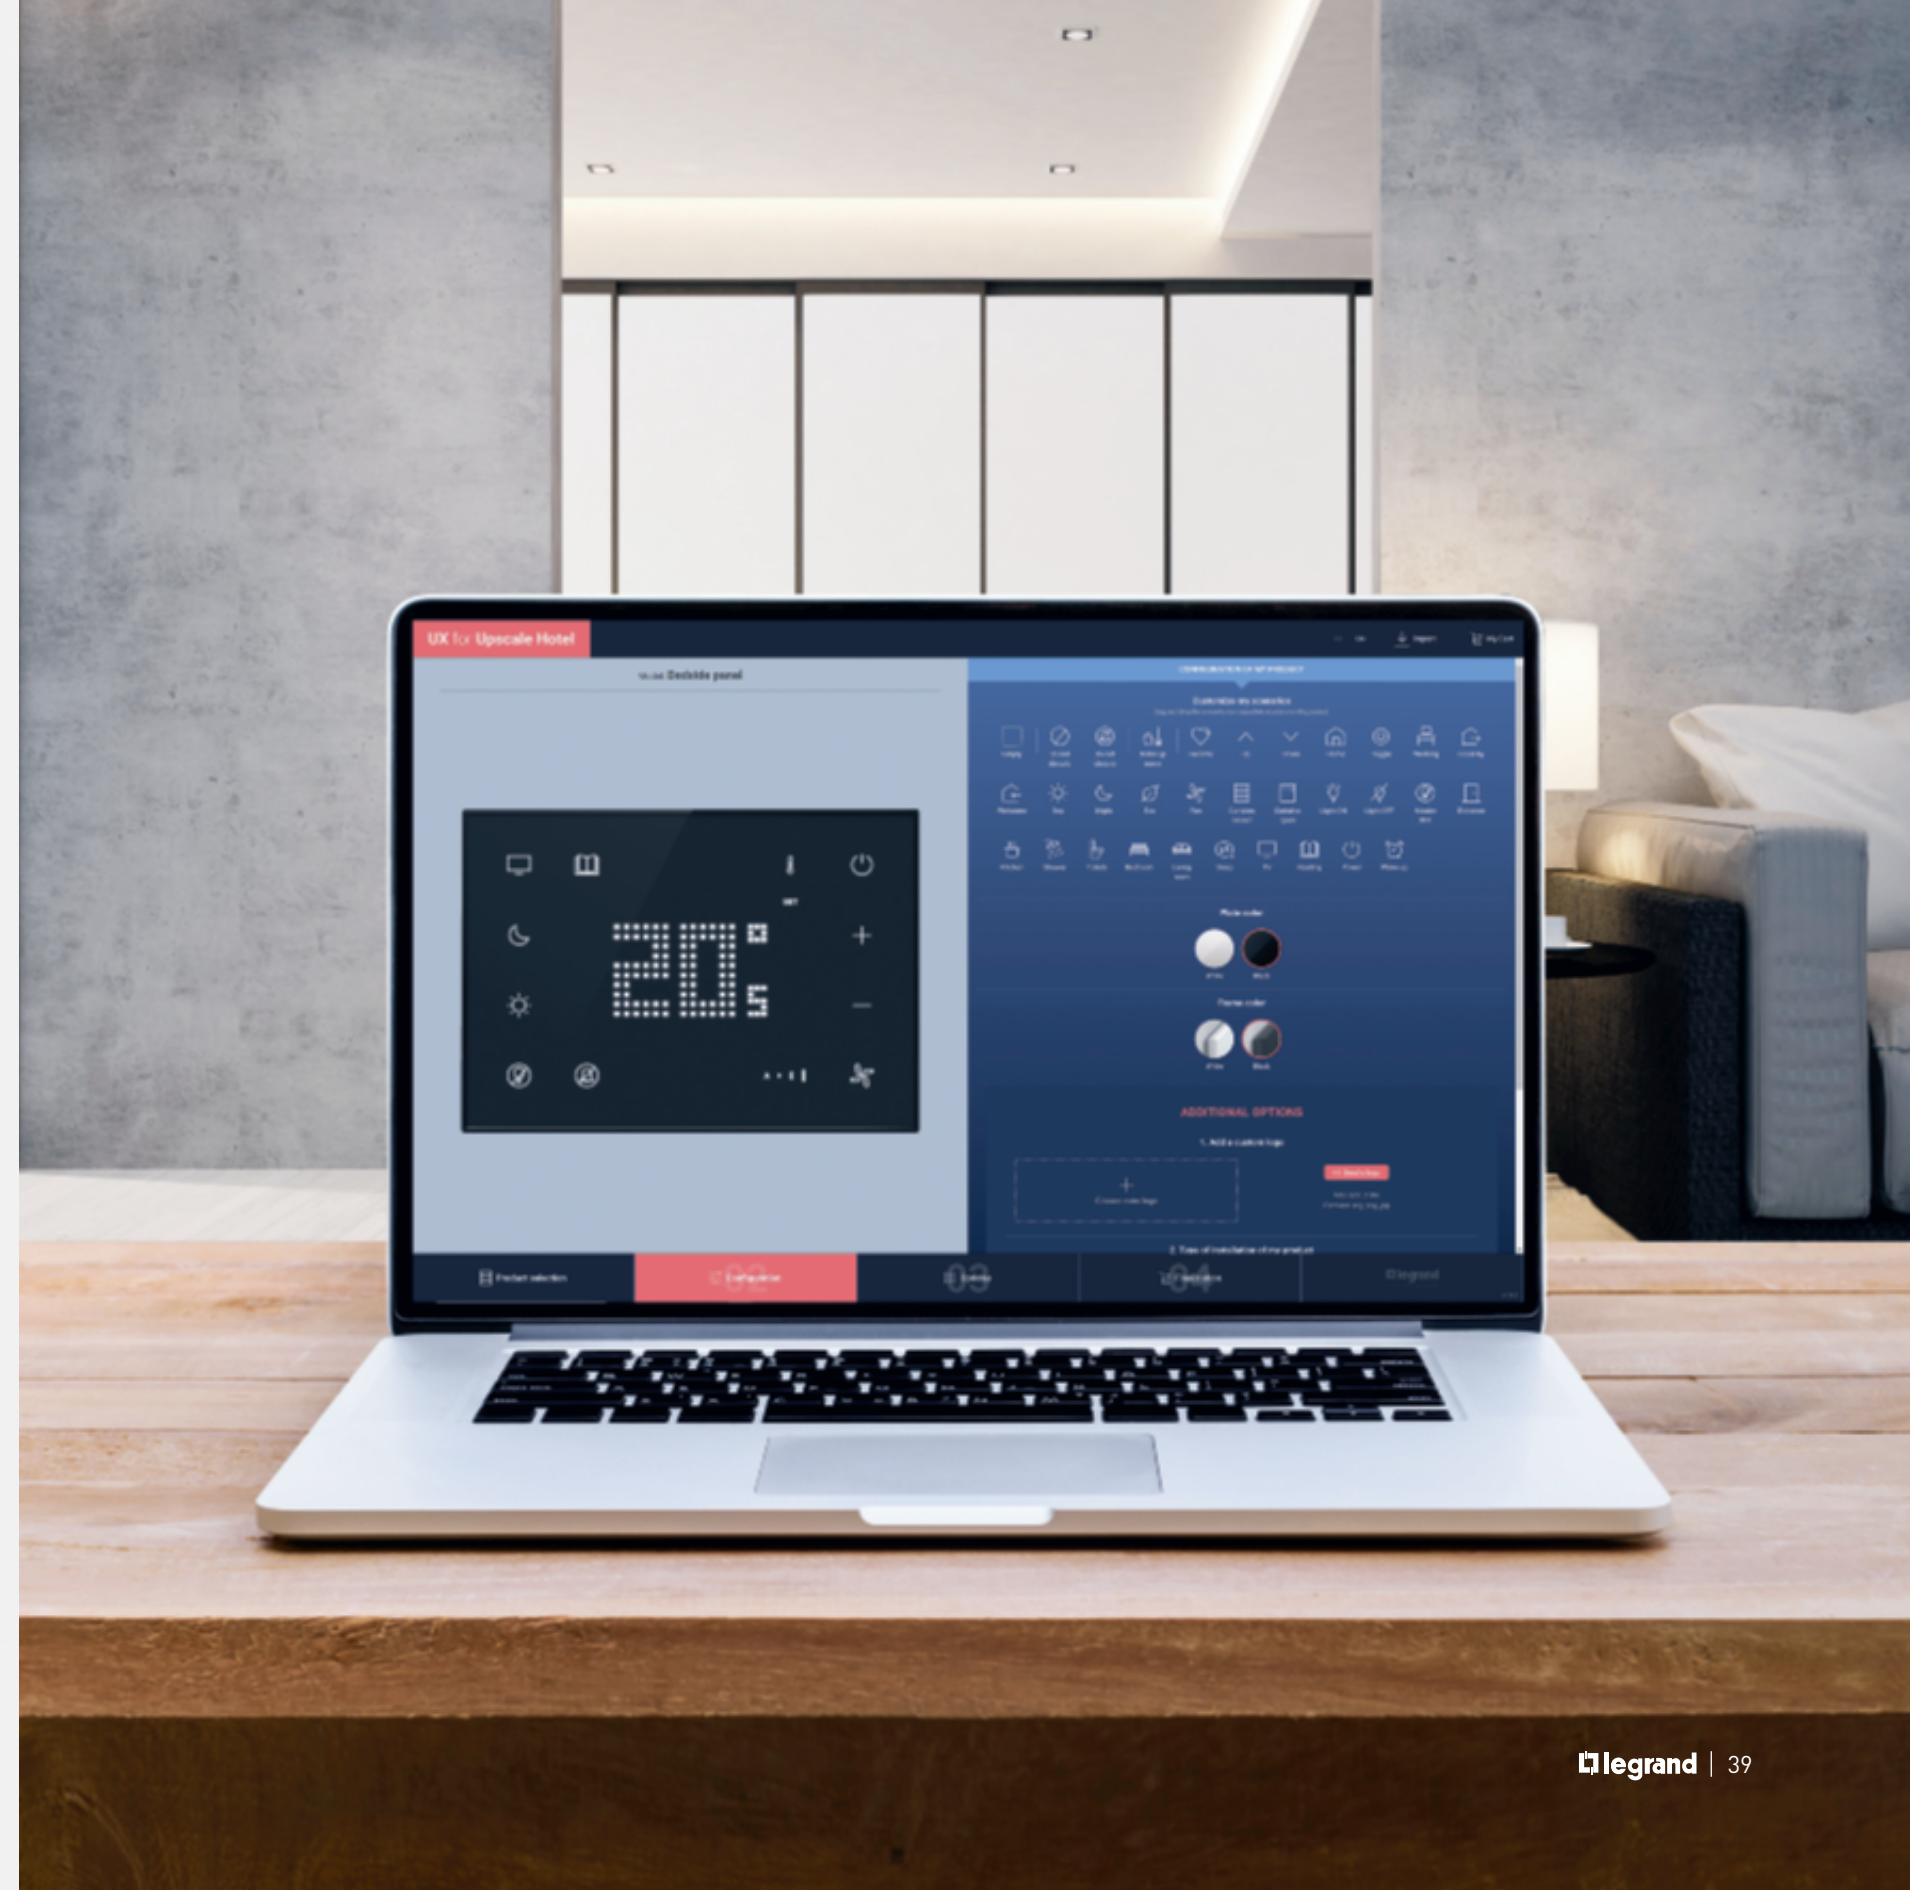

CUSTOMISABLE AND ADAPTABLE

Create the perfect fit for your hotel and customise your guests' experiences. Create controls that you need from choice of frames and touch plate colours to the extensive range of functions and icons we offer. With our special configuration tool, the customisation process is easy and pain-free.

When we say it's highly customisable, we mean it. The UX for Upscale Hotel room controllers are 100% made-to-measure, you can even add a hotel logo, room number or icon names.

For more information about our Hotel offer, check out our dedicated Hotel brochure. Customise the UX for Upscale Hotel at <https://www.uxforupscalehotel.legrand.com>