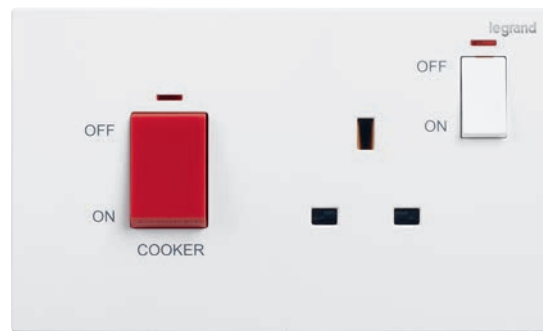

13 A 1-gang fused connection unit, with switch and LED power indicator

45 A double pole switch 1-gang - 1-way, with LED and red rocker

45 A cooker unit

THE ARTEOR ADAPTOR
It allows to integrate Arteor mechanisms like automatic switches, skirting lights, sensitive switches etc. for any installation requiring special functions.