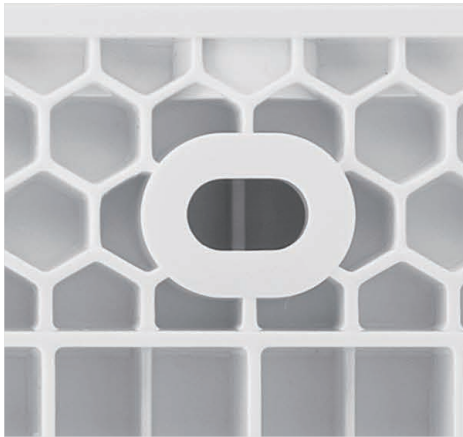

STRENGTH IN ELEGANCE

A honeycomb design support frame ensures optimum stability and strength.